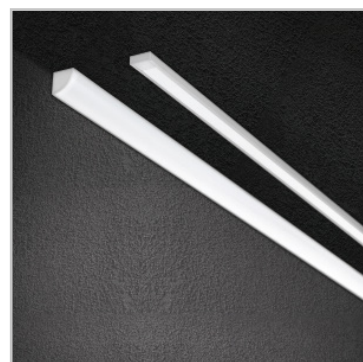

# ideal lux | Slot

## PROFILES

Extruded aluminum body with white powder coated surface and PMMA opal cover. Bars with different optional sections: RECESSED version for plasterboard ceilings and SURFACE version for wall or ceiling installation. The linear modules are available in different lengths: 1000, 2000 and 3000 mm. They can be assembled according to the desired design and can be sectioned to size.

Led and driver to be combined for a correct installation. Light source available with color temperature of 2700K, 3000K, 4000K; CRI  $\geq$  80; available with IP20 and IP65 protection.

Suggestion

Code	203119
Item name	SLOT SURFACE ANGOLO 2000 mm AL
Material	Aluminum
Net Weight	0,30 Kg
Volume	0,0020 m <sup>3</sup>